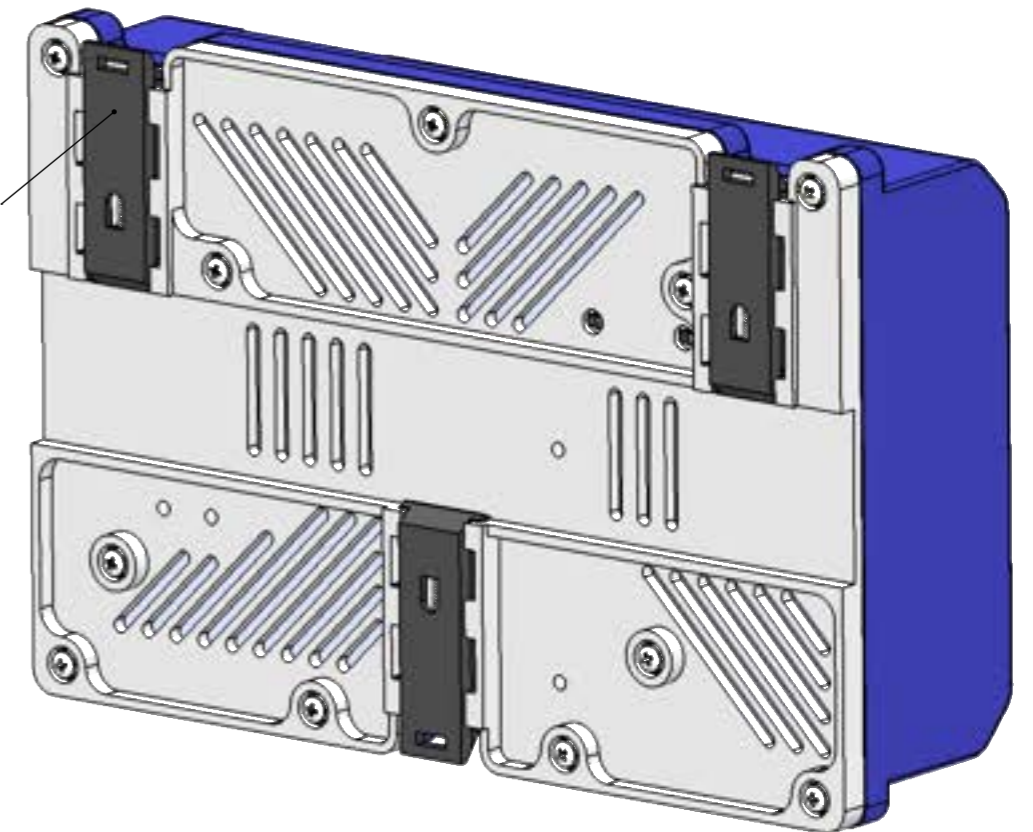

3 clips for DIN-rail mounting

Included:

-  9380271030 WIFI Antenna
-  9380273546 Cable RP-SMA plug to BHD jack 0,45m
-  9380271020 U/UTP Cat6 cable 2m
-  9100302520 cord end terminals 2,5 mm² 10 pcs
-  9100302520 cord end terminals 0,34 mm² 100 pcs

Name: Smart SLC IQ 4.0				Drawn: RJ	Part no.: 103400xxxx			
CAD GENERATED NOT AUTO UPDATED	Dimensions in mm	Date: 20-6-2023	A3	M:1:1.5	ECN-1034	Check: HS	Dwg. no.: 10340000/B	1/1